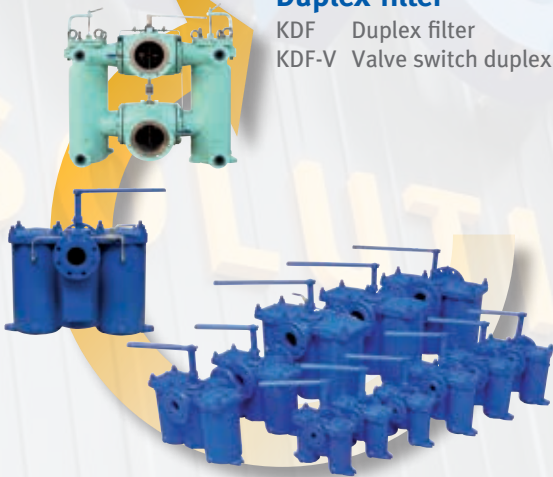

Automatic filter

- KAF self cleaning Bernoulli-filter
- KRF Backflush-filter

Single filter

- KSF single basket filter (flanged)
- KMF threaded basket filter
- KWF welded/custom made basket filter
- KWF-Inline Inlet flange and outlet flange inline

Duplex filter

- KDF Duplex filter
- KDF-V Valve switch duplex filter

Other filter solutions

- KBF Bag filter
- KOW Oil and water separator
- SEPARATOR

Others/accessories

- DeltaP Differential pressure indicator
- Contaminant level indicator
- Filterbags